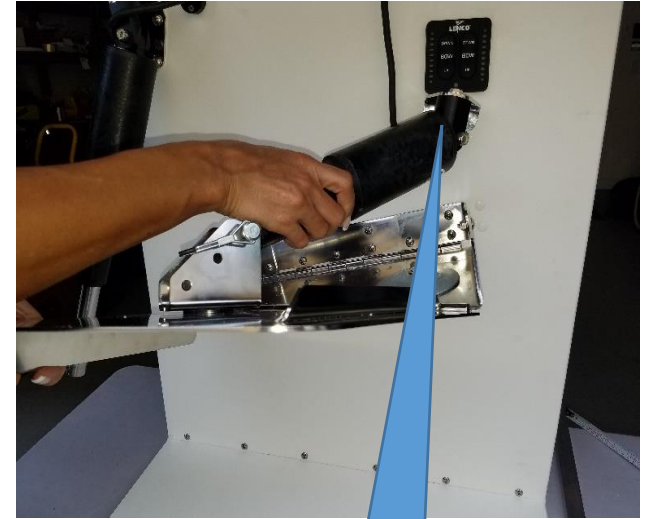

# Super Surf'R Patented Multi Position Actuator Mounting

**Mounted In-Board**

**Mounted Centered**

**Mounted Out-Board**

5-Position  
Swivel Lower  
Mount

Swivel Multi-  
Position Upper  
Mount